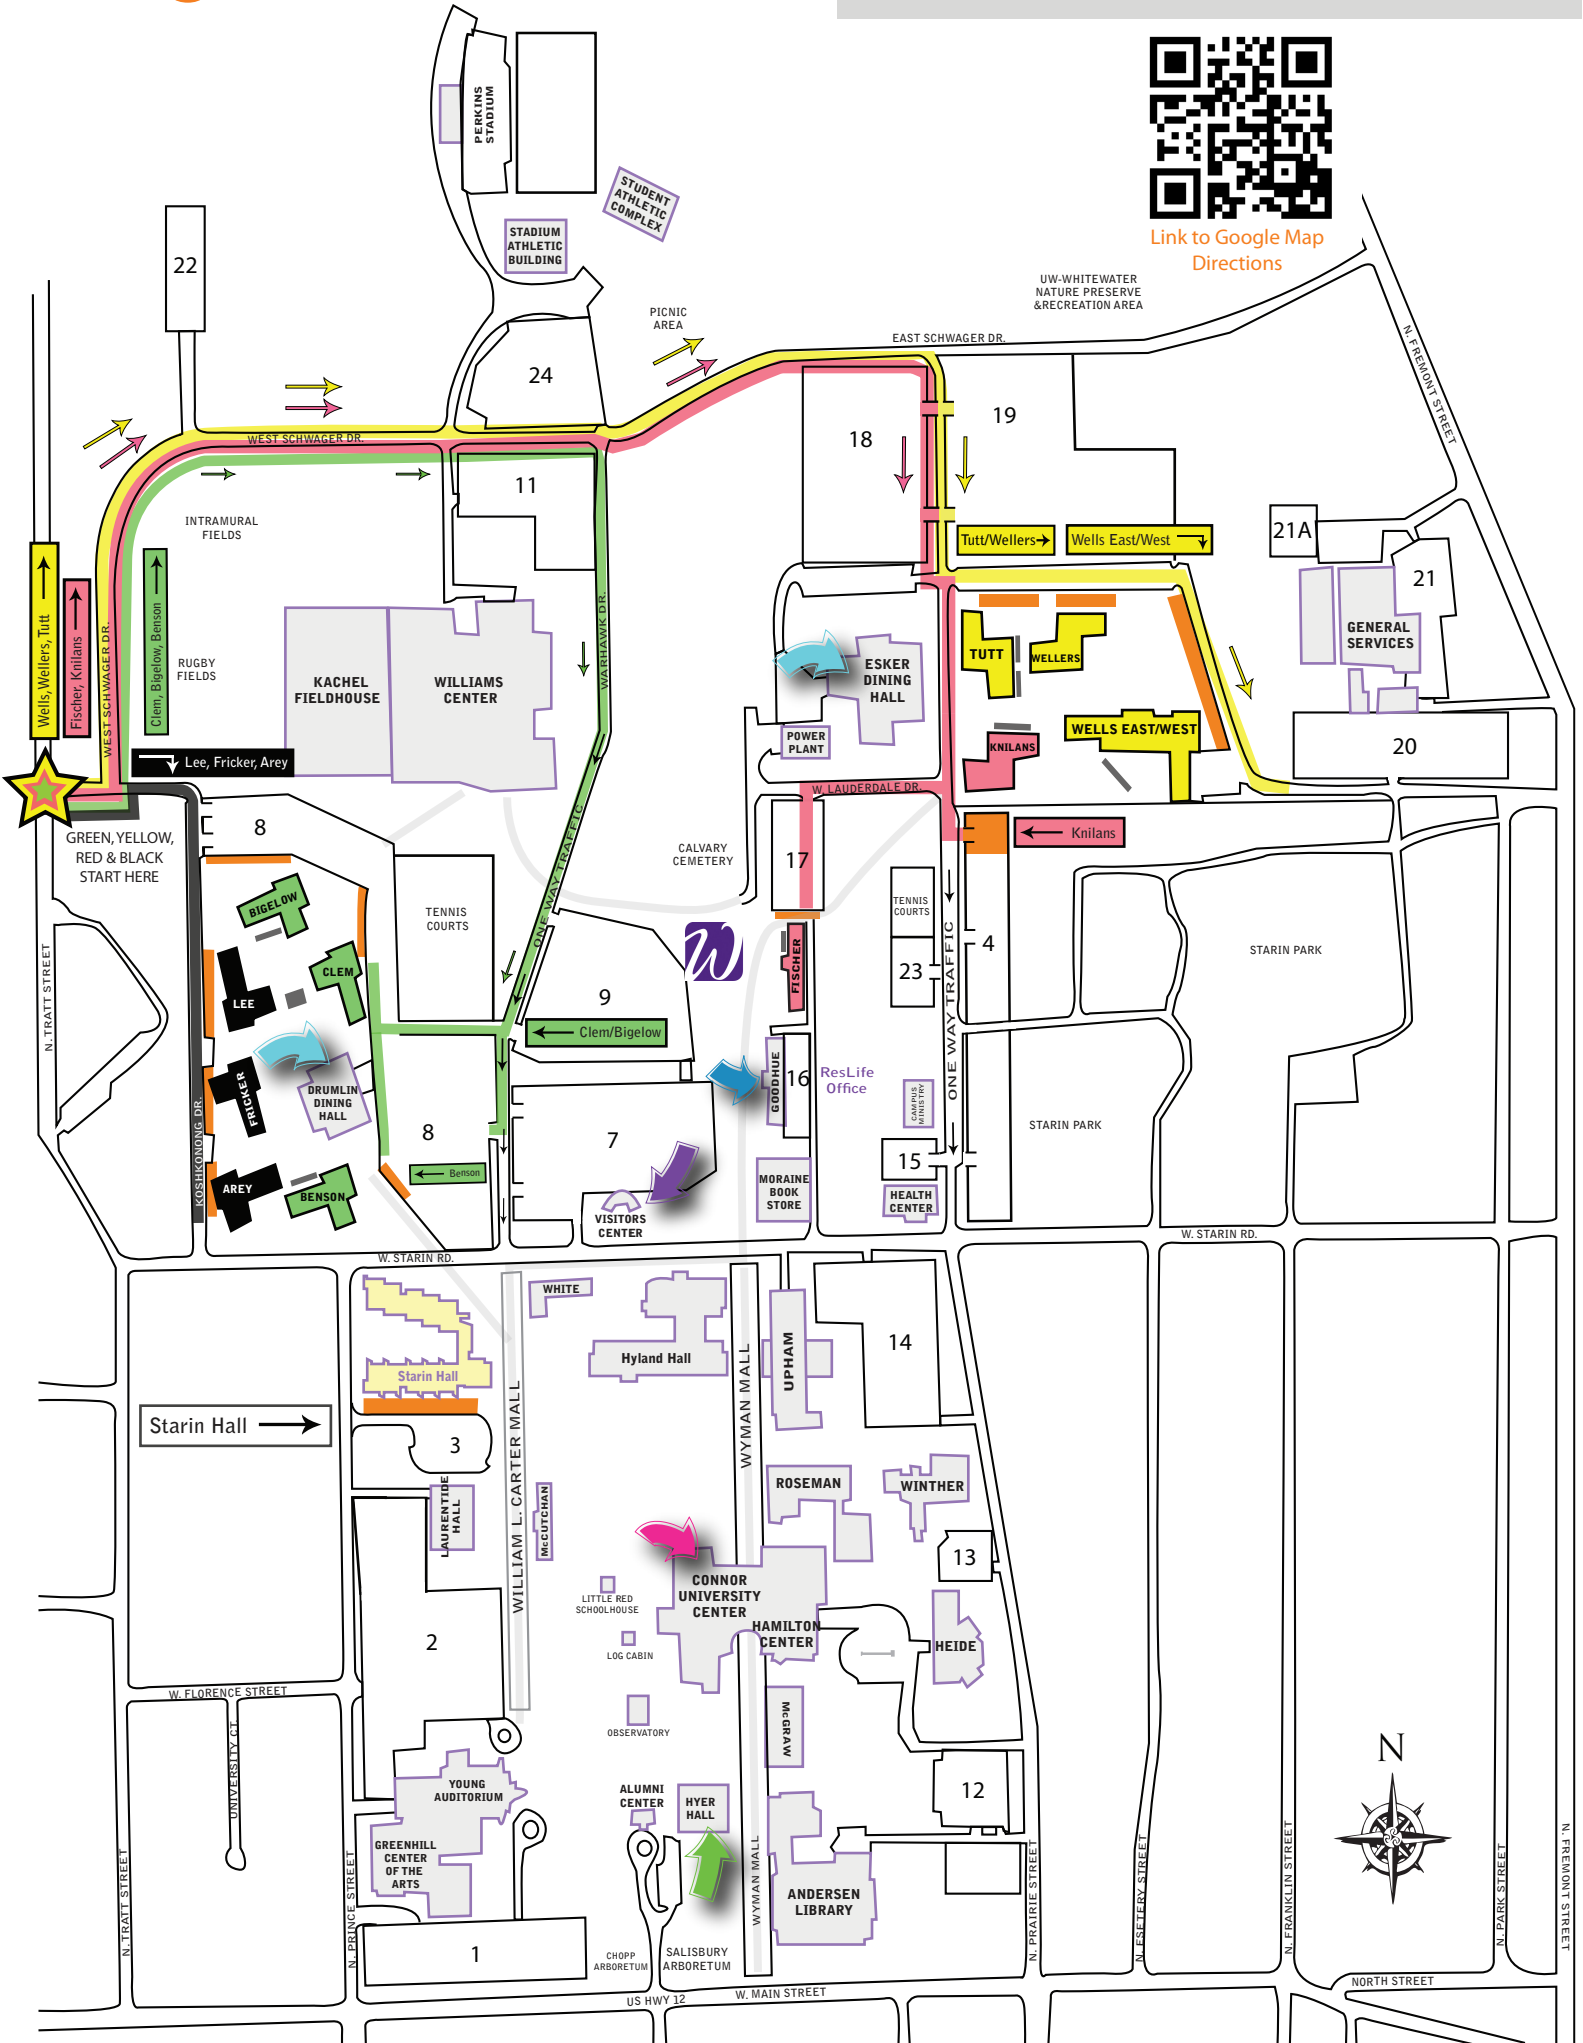

UNIVERSITY OF WISCONSIN WHITEWATER

Complete Route Map for Hall Opening August 29, 2013

Check Online!

FOR UP-TO-DATE DRIVING
DIRECTIONS FOR MOVE-IN DAY!

www.uw.edu/residencelife

Link to Google Map
Directions

-KEY-

***TEMPORARY TRAFFIC FLOW FOR OPENING DAY ONLY!**

- = Main Sidewalks
- = Campus Buildings
- = Unloading Zones
- = University Center (Campus Info)
- = Dining Hall
- = Bike Lockers
- = Club U-Dub-Dub
- = Starting Point
- = Goodhue (ResLife Info Tent)
- = Hyer Hall (Cashier)
- = Visitor Center